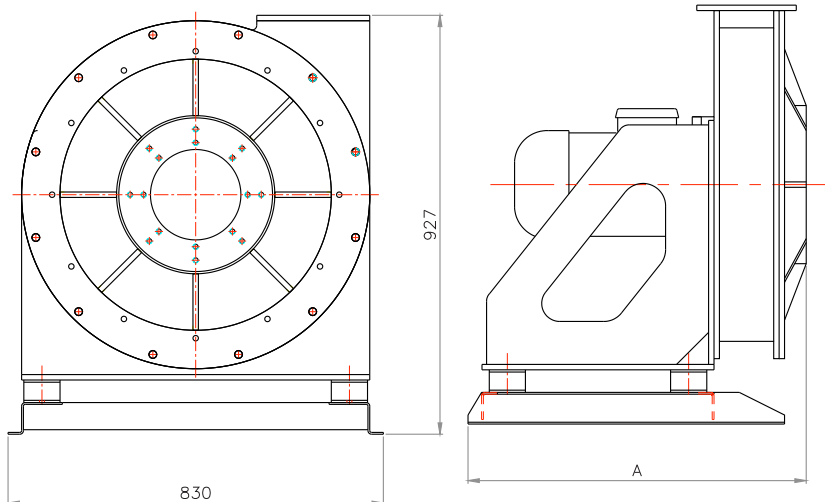

MODEL	AHLK-5	AHLK-10	AHLK-20
Capacity wheat (t/h)	up to 5	5-10	10-20
A	830	850	940

"The capacities for the machines and equipments shown in this catalogue are for wheat having 780 kg/m<sup>3</sup> specific gravity and may vary depending on the specific gravity, humidity and foreign material contents of grain"